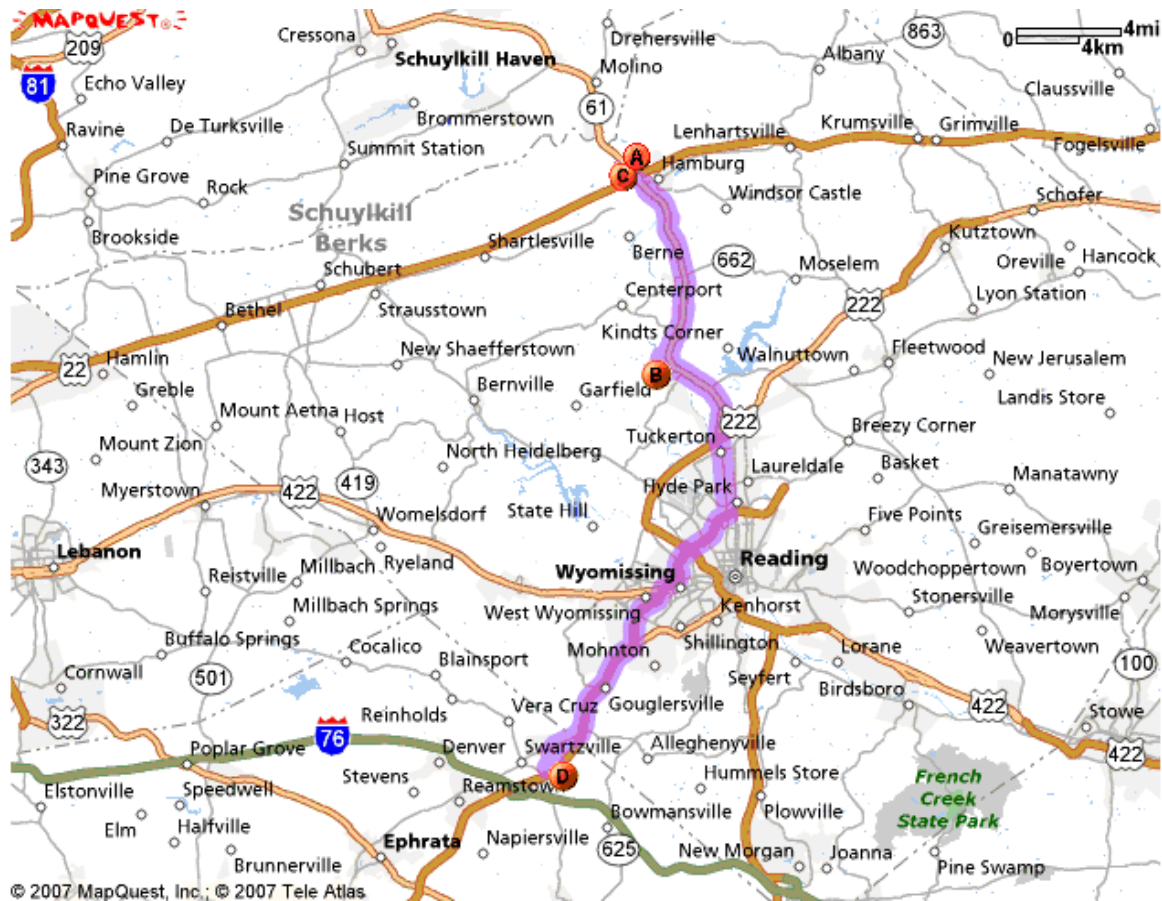

## NATC 2007 – Map Showing Event Locations

From:

**A) MICROTEL INN & SUITES** – 50 Industrial Dr. Hamburg, PA 19526

To:

**B) POCONO BEAGLE CLUB** - Beagle Rd. Leesport, PA 19533

Total Est. Time: 15 minutes Total Est. Distance: 9.8 miles

**C) CABELA'S** -1 Cabela Dr. Hamburg, PA 19526

Total Est. Time: 1 minute Total Est. Distance: 0.2 miles

**D) D BAR W EQUESTRIAN CENTER** - 536 Orchard Rd Reinholds, PA 17569

Total Est. Time: 39 minutes Total Est. Distance: 29.2 miles

### Event Locations:

Home base for the blood tracking tests will be site “A”. We will then drive to the test site where the lines have been laid (Weiser State Forest access road, 2.7 miles north of the Microtel Inn on right side of Route 61 North).

Exact site for the natural den has not been determined but should be somewhere within the confines of the above map.

The small game test / loud hunter certification will occur at the beagle club “B”.

The Zuchtschau, BHP, gun steadiness, and water test will be held at or near site “D”.